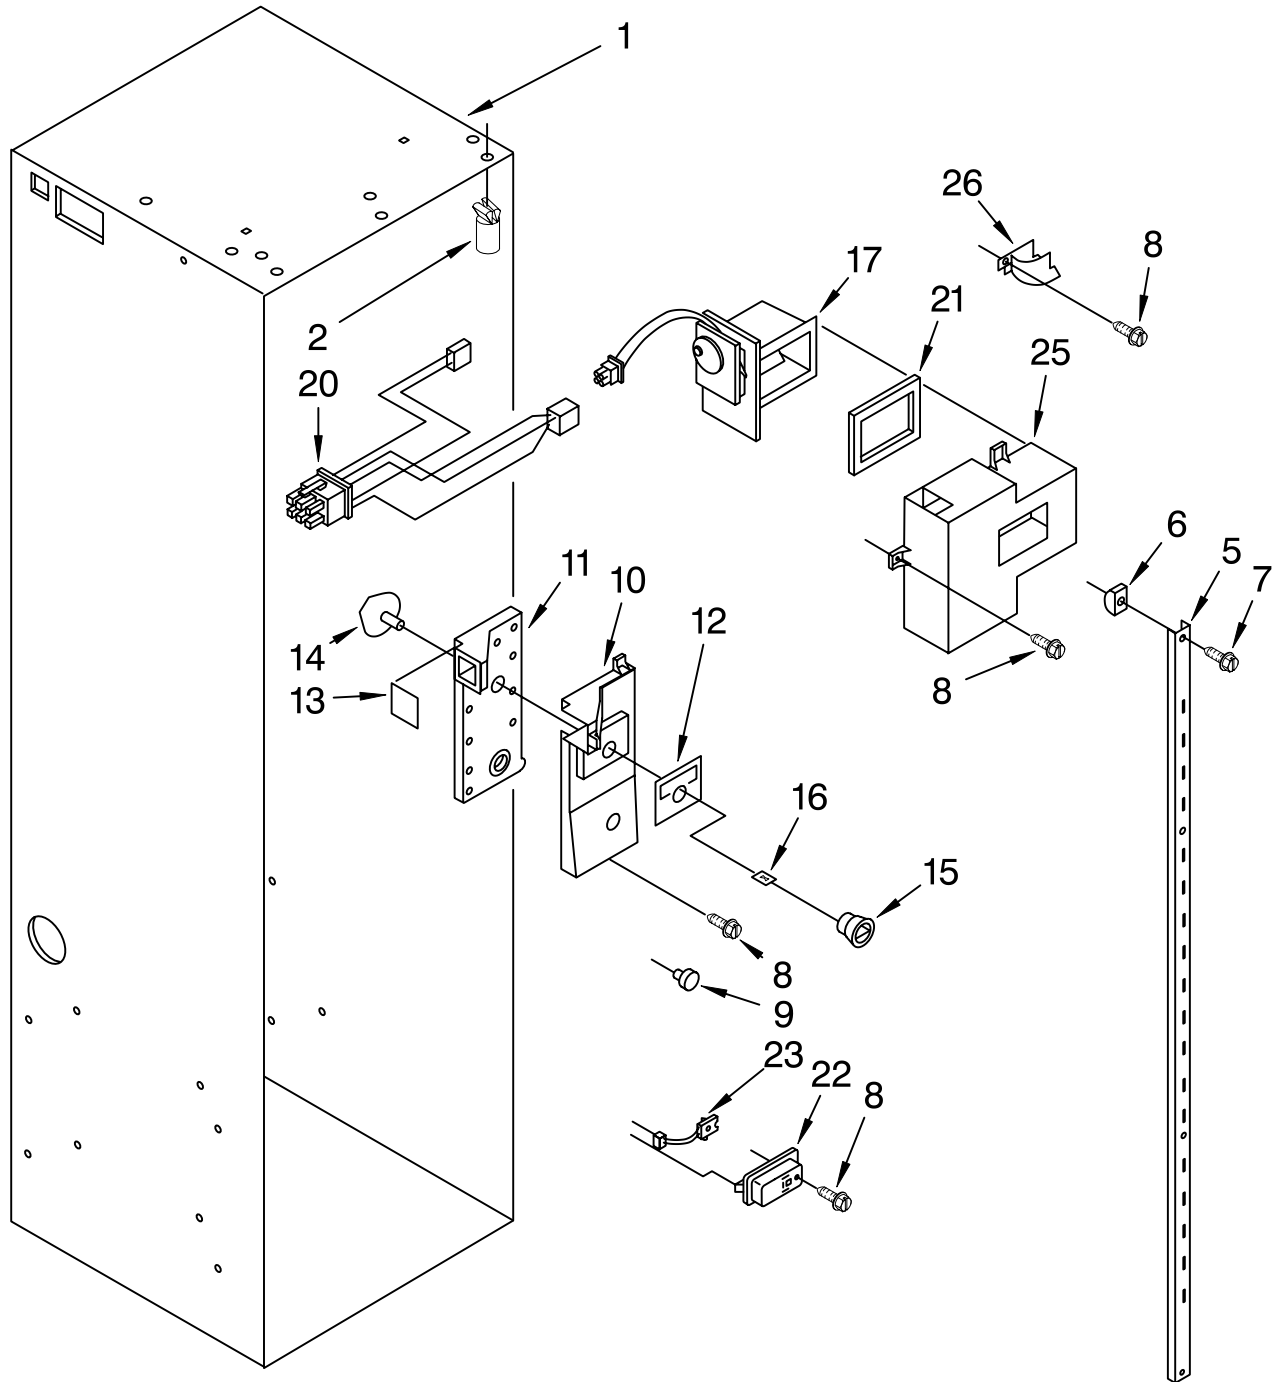

REFRIGERATOR LINER PARTS

For Models: KSSS42QDW05, KSSS42QDX05

FOR ORDERING INFORMATION REFER TO PARTS PRICE LIST

REFRIGERATOR LINER PARTS

For Models: KSSS42QDW05, KSSS42QDX05

Illus. No.	Part No.	DESCRIPTION
1		LINER (Not A Serviceable Part)
2	1112591	Spacer, Control Panel (3)
5	2001117	Ladder, Shelf (2)
6	520965	Screw Support, Ladder (8)
7	488357	Screw
8	486194	Screw
9	1112257	Hole Plug
10	2003579	Meat Pan, Air Duct Cover
11	2000337	Meat Pan, Air Duct
12	2003299	Inlay, Control Meat Pan
13	2001326	Seal, Air Duct
14	1112218	Damper Control, Meat Pan
15	2003811	Control Knob, Meat Pan
16	2003841	Retainer, Knob
17	2000343	Air Baffle Assembly
20	2001073	Wiring Harness, Air Baffle
21	2001146	Seal
22	1116793	Cover, Thermistor
23	1116959	Thermistor
25	2003578	Air Baffle Cover
26	2003577	Guard, Air Return

FOR ORDERING INFORMATION REFER TO PARTS PRICE LIST